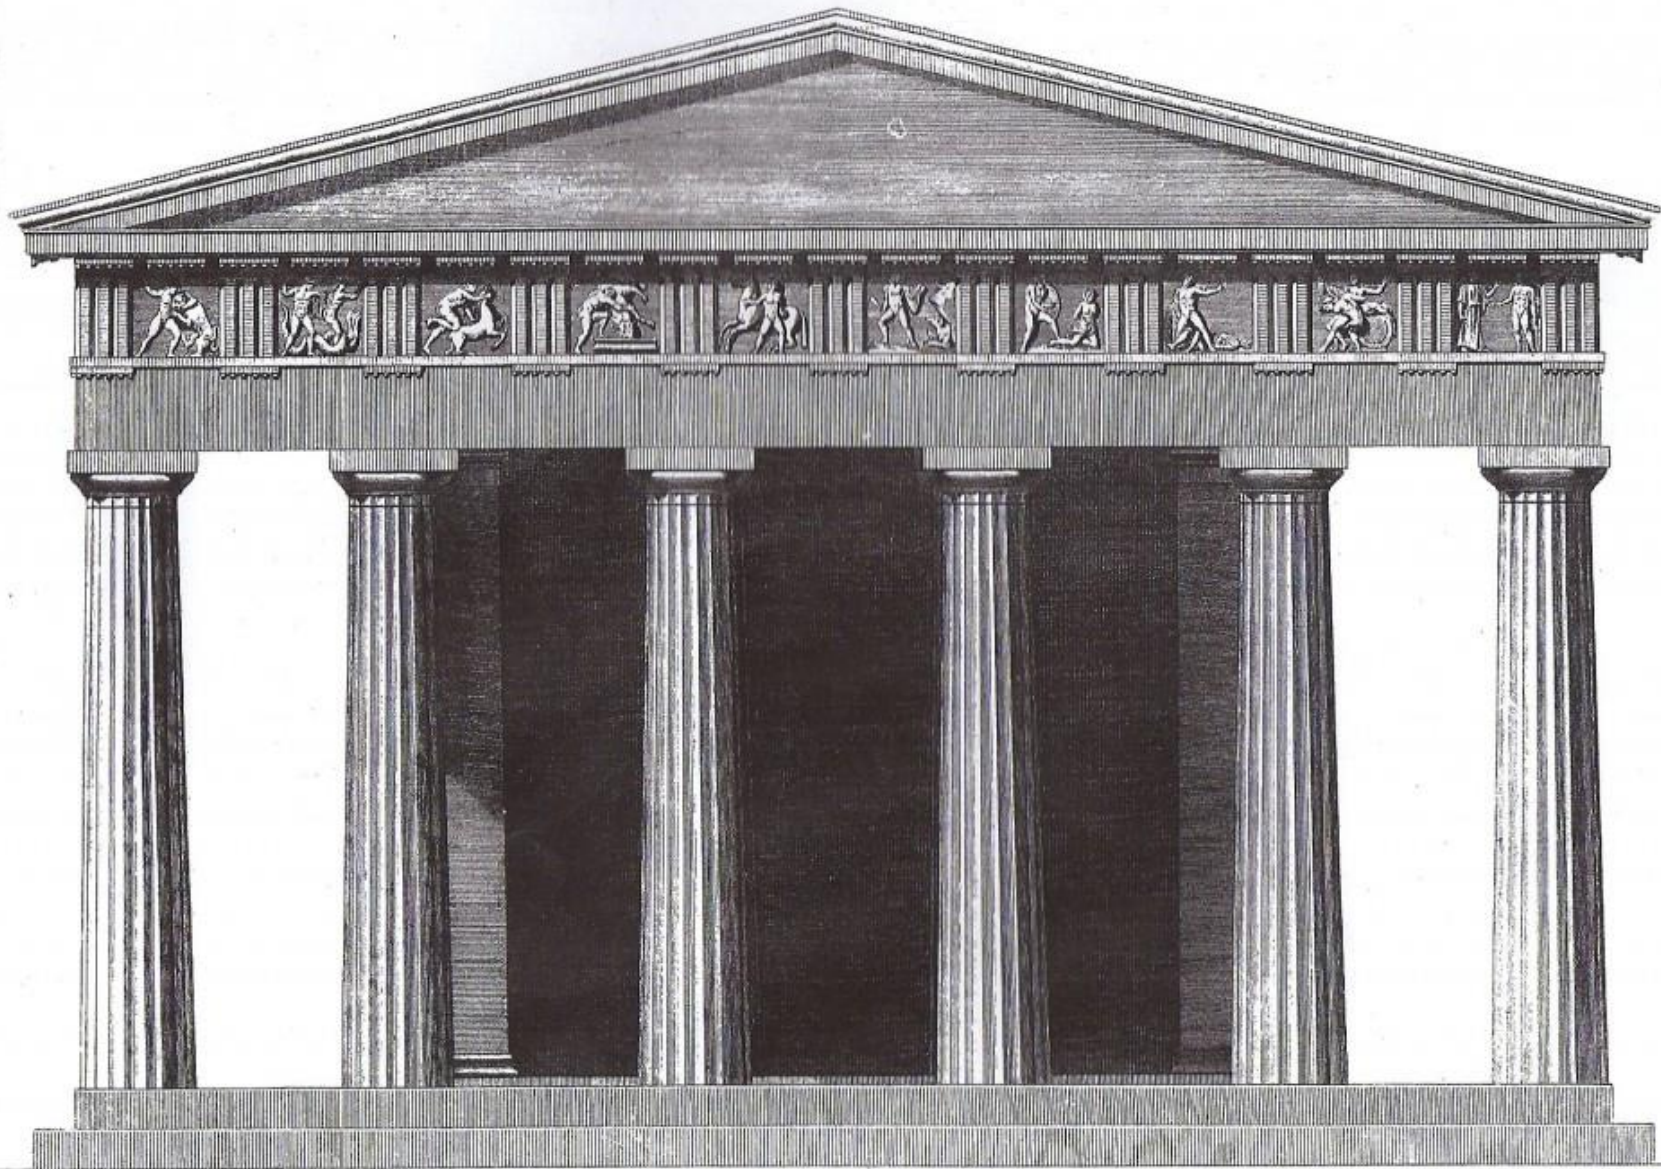

R. Smith del. J. G. Smith sculp.

0 10 20 30 40 50 60 70 80 90 100 Feet

du PALAIS, des Jardins, du Parc, des Plantations, &c. de **BLENHEIM**
demeure de sa Grace
 le DUC de **MARLBOROUGH.**

A new and accurate Plan of **BLENHEIM PALACE**, Gardens, Park, Plantations, &c.
the Seat of His Grace
 the DUKE of **MARLBOROUGH.**