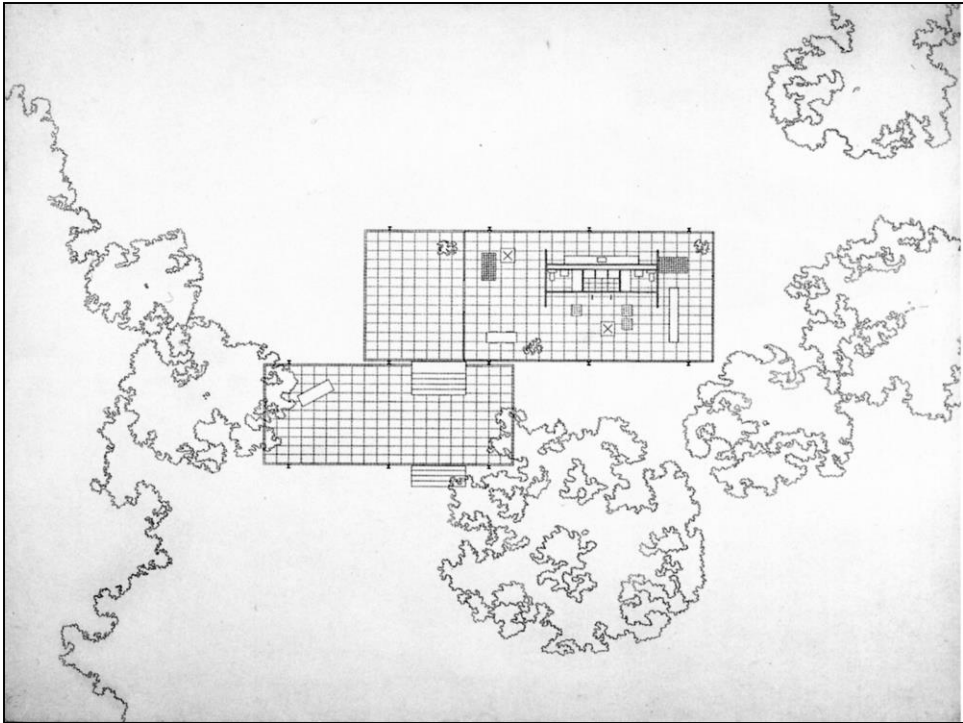

L. Mies van der Rohe, Sala da concerti, 1942