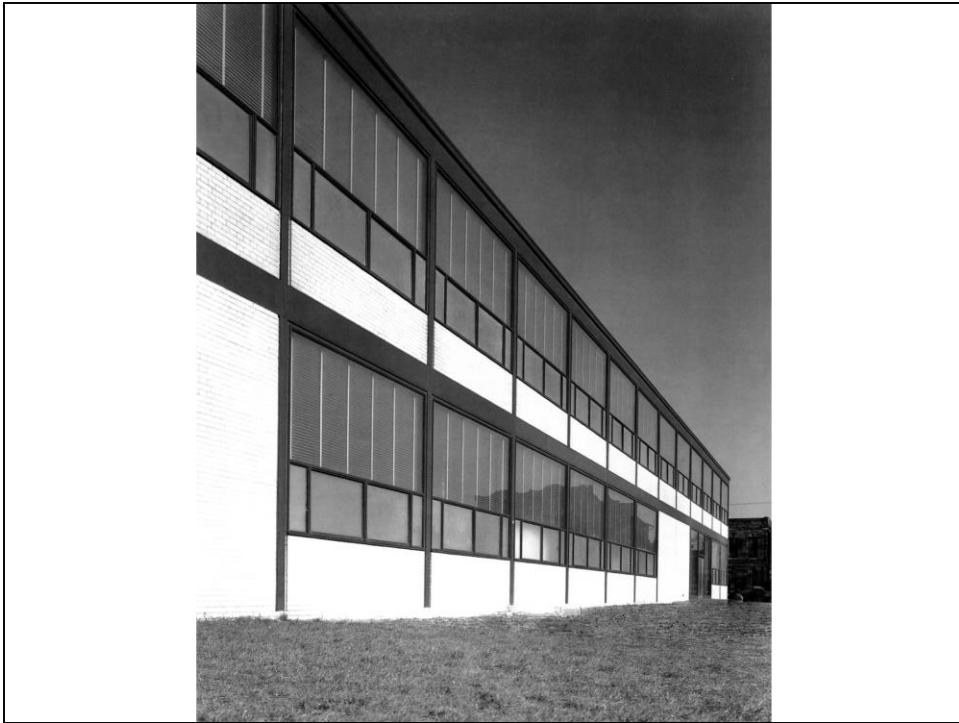

L. Mies van der Rohe, Campus dell' Illinois Institute of Technology, progetto, 1947

L. Mies van der Rohe, Minerals and Metals Research Center, Campus dell'Illinois Institute of Technology, 1941-43

L. Mies van der Rohe, Minerals and Metals Research Center, Campus dell'Illinois Institute of Technology, 1941-43

L. Mies van der Rohe, Navy Building (Alumni Memorial Hall), Campus dell'Illinois Institute of Technology, 1946

L. Mies van der Rohe, Navy Building (Alumni Memorial Hall), Campus dell'Illinois Institute of Technology, 1946